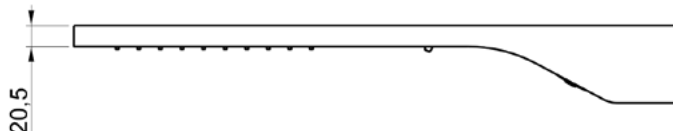

Product Type: **Wall Mounted Head Shower**  
 Product Code: **E044196**  
 Product Name: **Spin Square**

Description: Soffione a parete  
*Wall Mounted Head Shower*

Dimensions: 587 x 270 mm  
 Material: Stainless Steel

## DIMENSIONS