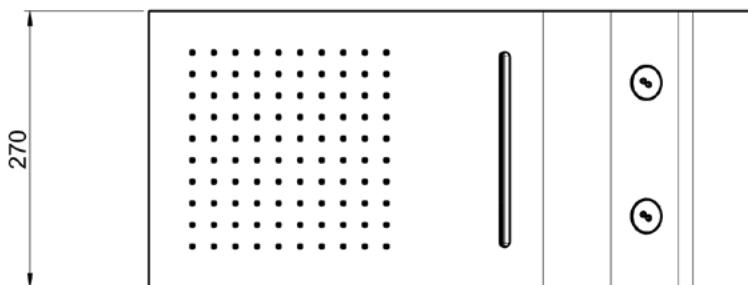

Product Type: **Wall Mounted Head Shower**  
 Product Code: **E044196**  
 Product Name: **Spin Square**

Description: Soffione a parete  
*Wall Mounted Head Shower*

Dimensions: 587 x 270 mm  
 Material: Stainless Steel

## DIMENSIONS