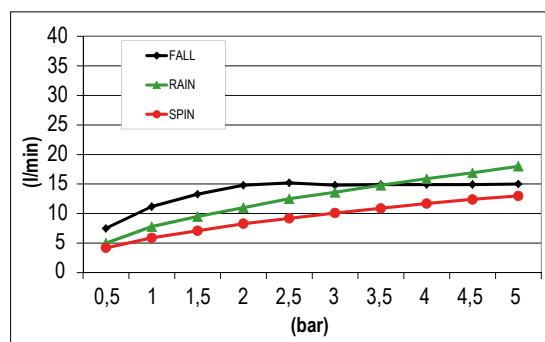

Product Type: **Wall Mounted Head Shower**
Product Code: **E044196**
Product Name: **Spin Square**

Description: Soffione a parete
Wall Mounted Head Shower

Dimensions: 587 x 270 mm
Material: Stainless Steel

Note:
Notes:

Functions:

3 Way

Rain

Cascade

Spin

Finishes:

Stainless Steel

Mirror
MS

Brushed
BS

Painted

Matt Black
MB

Matt White
WM

DIMENSIONS

FLOWRATE