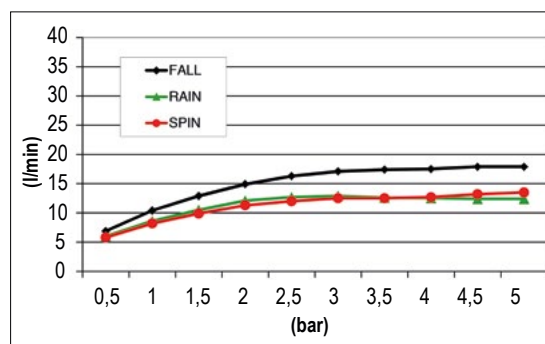

Product Type: **Built-In Head Shower**
Product Code: **E044189**
Product Name: **Temptation Multifunction**

Description: Soffione a incasso
Built-in Head Shower

Dimensions: 630x480 mm
Material: Stainless Steel

Note:
Notes:

Functions:

Finishes:

DIMENSIONS

FLOWRATE