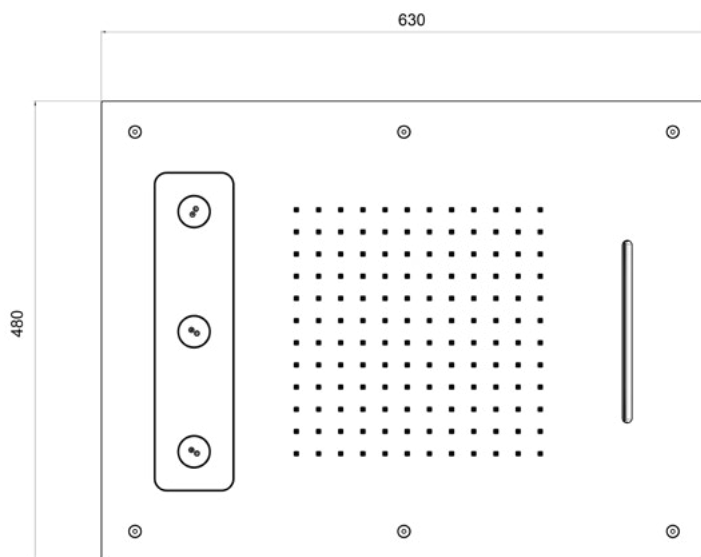

DIMENSIONS