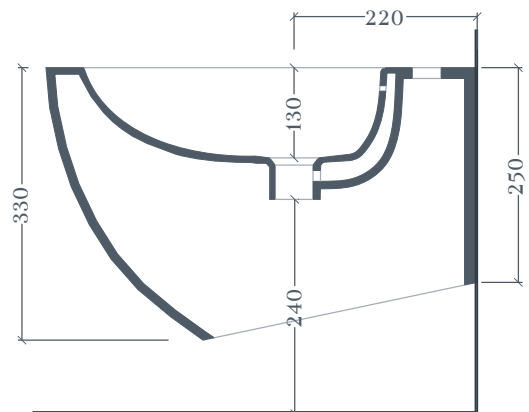

FILE 2.0 | FLB001

Bidet sospeso 37*52 H29
Wall Hung Bidet 37*52 H29

Peso: KG 21
Weight: KG 21

N.B. Indicated size could have a variation of about 0,6% due to use of the moulds or the variations of the materials' technical characteristics used in the mixture.

N.B. Indicated size could have a variation of about 0,6% due to use of the moulds or the variations of the materials' technical characteristics used in the mixture.