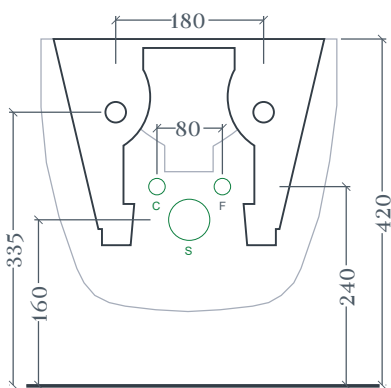

FILE 2.0 | FLB001

Bidet sospeso 37*52 H29
Wall Hung Bidet 37*52 H29

Peso: KG 21
Weight: KG 21

N.B. Indicated size could have a variation of about 0,6% due to use of the moulds or the variations of the materials' technical characteristics used in the mixture.

N.B. Indicated size could have a variation of about 0,6% due to use of the moulds or the variations of the materials' technical characteristics used in the mixture.