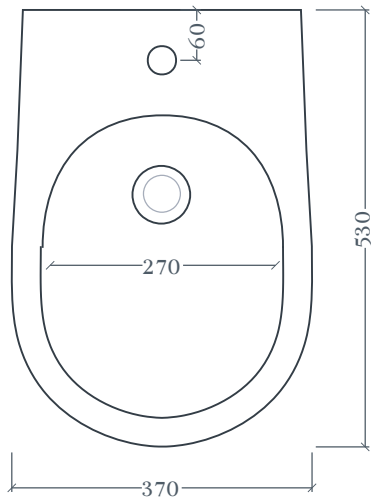

FILE 2.0 | FLB001

Bidet sospeso 37*52 H29
Wall Hung Bidet 37*52 H29

Peso: KG 21
Weight: KG 21

N.B. Indicated size could have a variation of about 0,6% due to use of the moulds or the variations of the materials' technical characteristics used in the mixture.

N.B. Indicated size could have a variation of about 0,6% due to use of the moulds or the variations of the materials' technical characteristics used in the mixture.