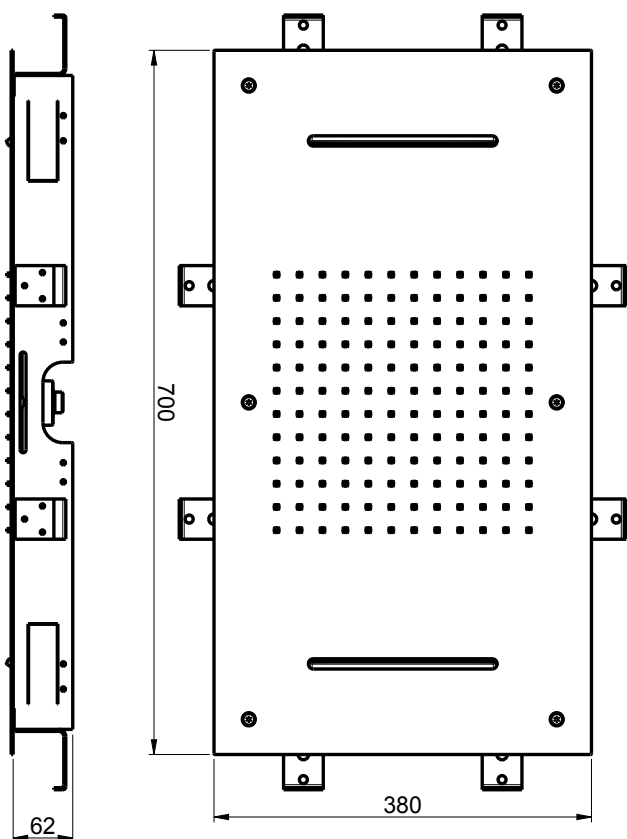

DIMENSIONS