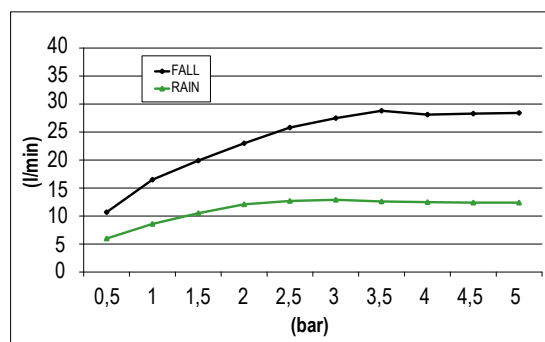

Product Type: **Chromotherapy**
Product Code: **E044111**
Product Name: **Rectangular Temptation**
Description: Soffione a incasso con Cromoterapia
Built-in Head Shower with Chromotherapy
Dimensions: 700x380 mm
Material: Stainless Steel

Note: Con telecomando per Cromoterapia
Notes: *With Chromotherapy remote control*

Functions: Chromotherapy | 2 Way | Rain | Cascade

Finishes: **Stainless Steel** | **Painted** | **PVD Polished** | **PVD Brushed**
| | |
Mirror MS | Brushed BS | Matt Black MB | Matt White WM | Gold GO | Deep Grey DG | High Brass HB | Copper CO | Gun Metal GM

DIMENSIONS

FLOWRATE