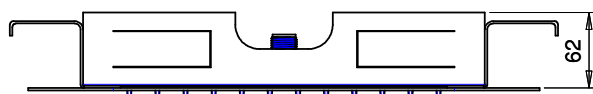

DIMENSIONS