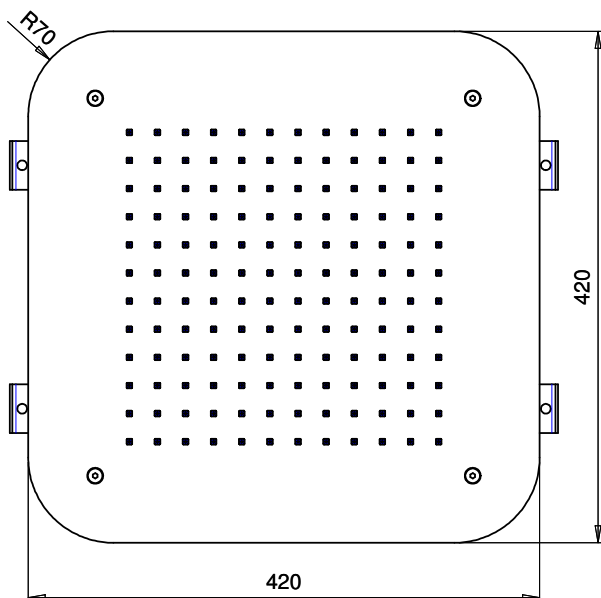

DIMENSIONS