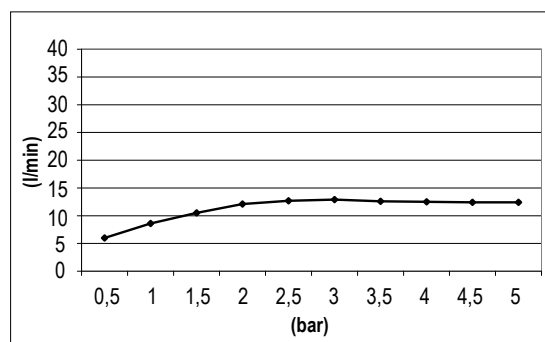

Product Type: **Built-In Head Shower**
Product Code: **E044096**
Product Name: **Kuky Temptation**

Description: *Soffione a incasso*
Built-in Head Shower

Dimensions: 420x420 mm
Material: Stainless Steel

Note:
Notes:

Functions:

1 Way

Rain

Finishes:

Stainless Steel

Mirror
MS

Brushed
BS

Painted

Matt Black
MB

Matt White
WM

PVD Polished

Gold
GO

Deep Grey
DG

PVD Brushed

High Brass
HB

Copper
CO

Gun Metal
GM

DIMENSIONS

FLOWRATE