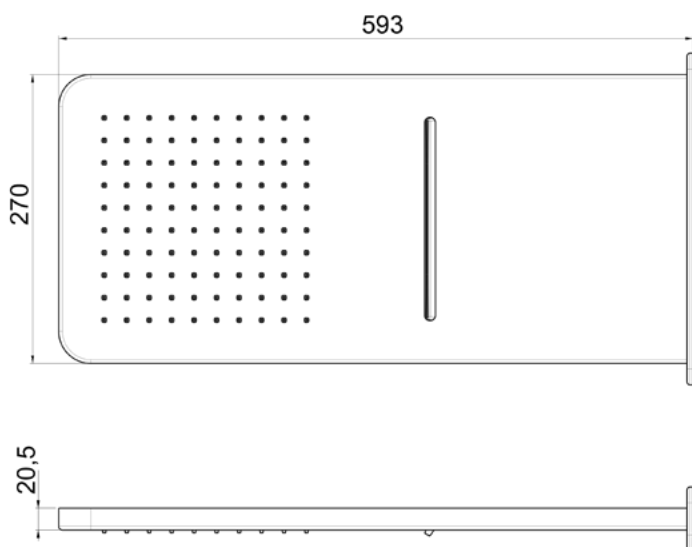

Product Type: **Wall Mounted Head Shower**
 Product Code: **E044194**
 Product Name: **Slim Soft Square**
 Description: Soffione a parete
Wall Mounted Head Shower
 Dimensions: 593 x 270 mm
 Material: Stainless Steel

Note:
Notes:

Functions:

2 Way

Rain

Cascade

Finishes:

Stainless Steel

Mirror
MS

Brushed
BS

Painted

Matt Black
MB

Matt White
WM

DIMENSIONS

FLOWRATE

PRODUCT CARE

To avoid damages to the purchased equipment, please observe the following recommendations for use: