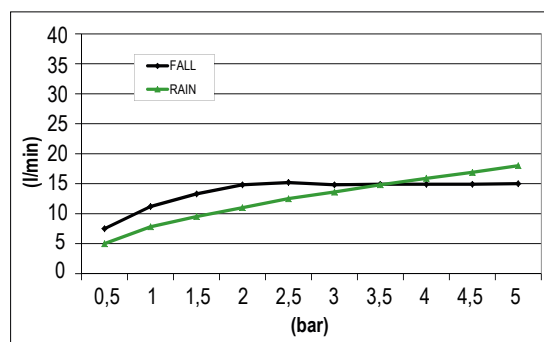

Product Type: **Wall Mounted Head Shower**
 Product Code: **E044194**
 Product Name: **Slim Soft Square**
 Description: Soffione a parete
Wall Mounted Head Shower
 Dimensions: 593 x 270 mm
 Material: Stainless Steel

Note:
Notes:

Functions:

2 Way

Rain

Cascade

Finishes:

Stainless Steel

Mirror
MS

Brushed
BS

Painted

Matt Black
MB

Matt White
WM

DIMENSIONS

FLOWRATE

PRODUCT CARE

To avoid damages to the purchased equipment, please observe the following recommendations for use: