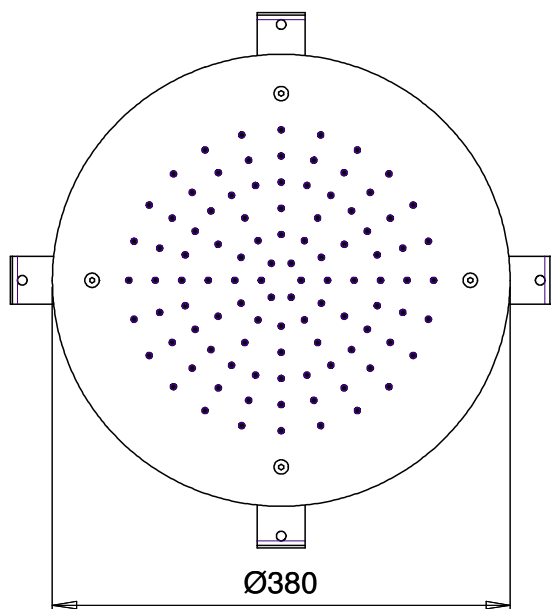

DIMENSIONS