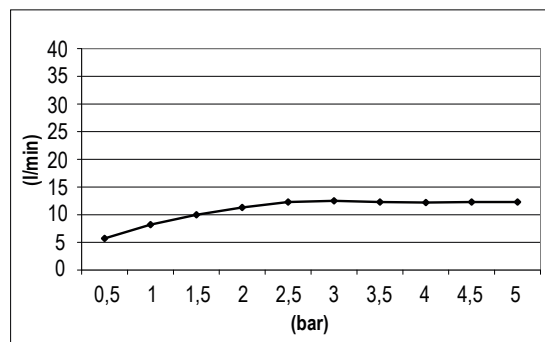

Product Type: **Chromotherapy**
Product Code: **E044065**
Product Name: **Rectangular Temptation**
Description: Soffione a incasso con Cromoterapia
Built-in Head Shower with Chromotherapy
Dimensions: Ø380 mm
Material: Stainless Steel

Note: Con telecomando per Cromoterapia
Notes: *With Chromotherapy remote control*

Functions:

Chromotherapy	1 Way	Rain

Finishes:

Stainless Steel		Painted		PVD Polished		PVD Brushed		
Mirror MS	Brushed BS	Matt Black MB	Matt White WM	Gold GO	Deep Grey DG	High Brass HB	Copper CO	Gun Metal GM

DIMENSIONS

FLOWRATE