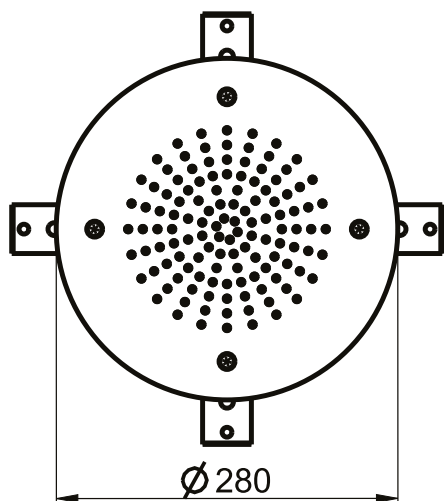

DIMENSIONS