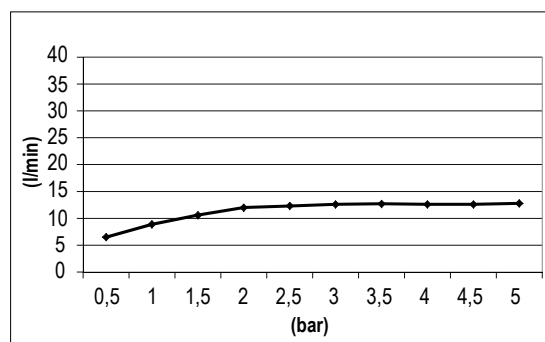

Product Type: **Built-In Head Shower**
Product Code: **E044170**
Product Name: **Round Temptation**

Description: Soffione a incasso
Built-in Head Shower

Dimensions: Ø280 mm
Material: Stainless Steel

Note:
Notes:

Functions: 1 Way Rain

Finishes:

Stainless Steel		Painted		PVD Polished		PVD Brushed		
Mirror MS	Brushed BS	Matt Black MB	Matt White WM	Gold GO	Deep Grey DG	High Brass HB	Copper CO	Gun Metal GM

DIMENSIONS

FLOWRATE