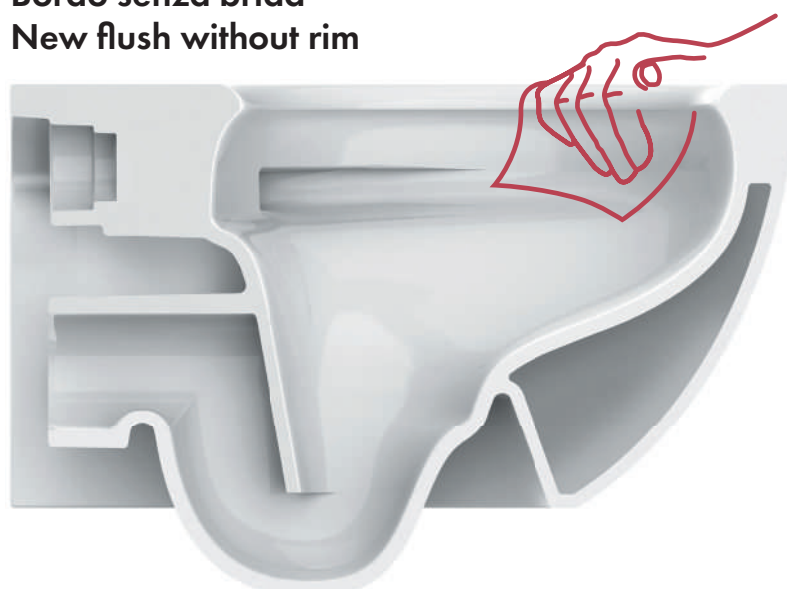

Over silent, over clean.

With Catalano's Newflush® powerful vortex system, the WC flushing performance is optimized for a cleaner pan. This technology guarantees a more silent flushing, a lower consumption of water and an effective cleaning action. With no rims, there is a continuous surface for an easier cleaning. So, Newflush® means more comfort and more environmental sustainability.

Riconoscimenti | Awards

2018

2016

reddot award 2016
winner

Scarico a vortice
Vortex flushing

Bordo senza brida
New flush without rim

SCHEDE
TECNICHE

SPECIFICATIONS