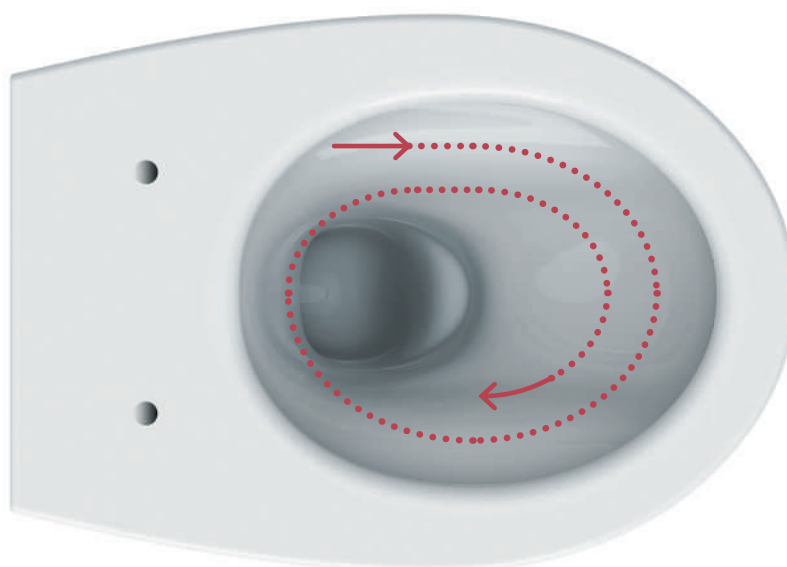

Over silent, over clean.

With Catalano's Newflush® powerful vortex system, the WC flushing performance is optimized for a cleaner pan. This technology guarantees a more silent flushing, a lower consumption of water and an effective cleaning action. With no rims, there is a continuous surface for an easier cleaning. So, Newflush® means more comfort and more environmental sustainability.

Riconoscimenti | Awards

2018

2016

reddot award 2016
winner

Scarico a vortice
Vortex flushing

Bordo senza brida
New flush without rim

SCHEDE
TECNICHE

SPECIFICATIONS

Sedile
Seat cover

○ **5ITSTF00**
Bianco lucido
Glossy white

○ **5ITSTFBM**
Bianco satinato
Satin white

È SCONSIGLIATO
L'ABBINAMENTO
CON CASSETTE ALTE
E FLUSSOMETRI.

NOT SUITABLE FOR
HIGH LEVEL CISTERN
AND FLUSH VALVE.