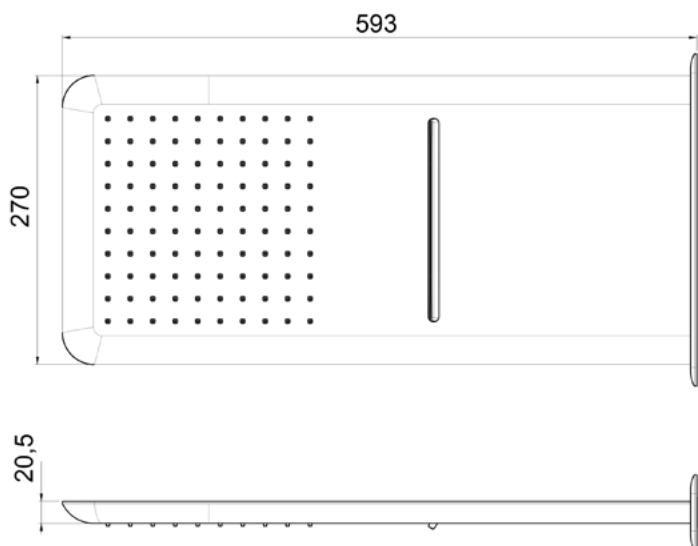

Product Type: **Wall Mounted Head Shower**
 Product Code: **E044191**
 Product Name: **Slim Creamy**

Description: Soffione a parete
Wall Mounted Head Shower

Dimensions: 593 x 270 mm
 Material: Stainless Steel

Note:
 Notes:

Functions:

2 Way

Rain

Cascade

Finishes:

Stainless Steel

Mirror
MS

Brushed
BS

Painted

Matt Black
MB

Matt White
WM

DIMENSIONS

FLOWRATE

PRODUCT CARE

To avoid damages to the purchased equipment, please observe the following recommendations for use: