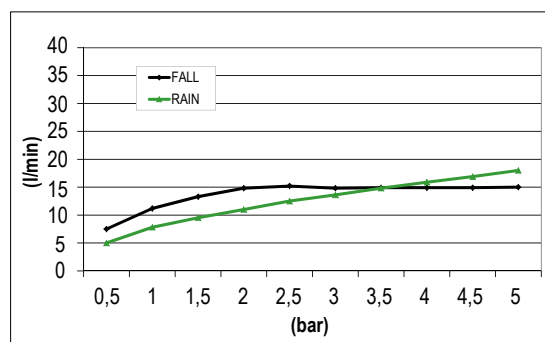

Product Type: **Wall Mounted Head Shower**
 Product Code: **E044191**
 Product Name: **Slim Creamy**

Description: Soffione a parete
Wall Mounted Head Shower

Dimensions: 593 x 270 mm
 Material: Stainless Steel

Note:
 Notes:

Functions:

2 Way

Rain

Cascade

Finishes:

Stainless Steel

Mirror
MS

Brushed
BS

Painted

Matt Black
MB

Matt White
WM

DIMENSIONS

FLOWRATE

PRODUCT CARE

To avoid damages to the purchased equipment, please observe the following recommendations for use: