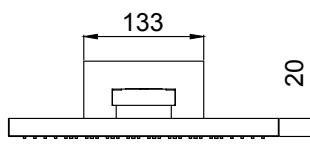

Product Type: **Velvet Collection**  
 Product Code: **E044277**  
 Product Name: **Emotion Velvet**  
 Description: Soffione a parete  
*Wall Mounted Head Shower*  
 Dimensions: 300x300 mm  
 Material: Acciaio | Stainless Steel

## DIMENSIONS