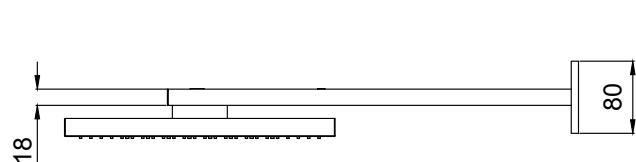

Product Type: **Velvet Collection**  
 Product Code: **E044277**  
 Product Name: **Emotion Velvet**  
 Description: Soffione a parete  
*Wall Mounted Head Shower*  
 Dimensions: 300x300 mm  
 Material: Acciaio | Stainless Steel

## DIMENSIONS