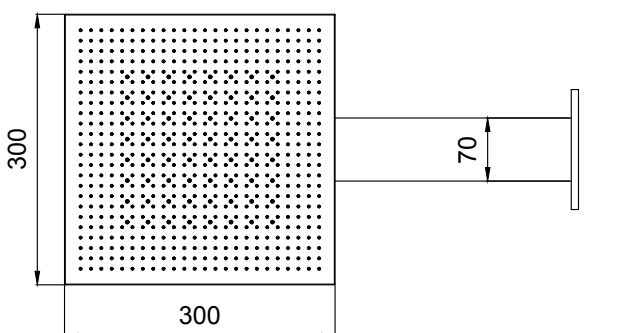

Product Type: **Velvet Collection**  
 Product Code: **E044277**  
 Product Name: **Emotion Velvet**  
 Description: Soffione a parete  
*Wall Mounted Head Shower*  
 Dimensions: 300x300 mm  
 Material: Acciaio | Stainless Steel

## DIMENSIONS