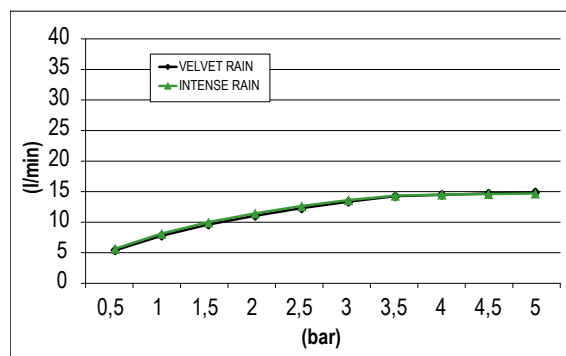

Product Type: **Velvet Collection**
Product Code: **E044277**
Product Name: **Emotion Velvet**
Description: Soffione a parete
Wall Mounted Head Shower
Dimensions: 300x300 mm
Material: Acciaio | Stainless Steel

Notes: connessioni | *connections* **G1/2" / NPT**
completamente ispezionabile | *completely inspectionable*
braccio doccia incluso nella confezione | *arm shower* included in the pack

Functions: 2 Way | Velvet Rain | Intense Rain

Finishes: **Stainless Steel** **Matt Colours** **PVD Polished** **PVD Brushed**
Mirror **MS** | Brushed **BS** | Matt Black **MB** | Matt White **WM** | Gold **GO** | Deep Black **DB** | High Brass **HB** | Copper **CO** | Gun Metal **GM** | Absolute Black **AB**

DIMENSIONS

FLOWRATE