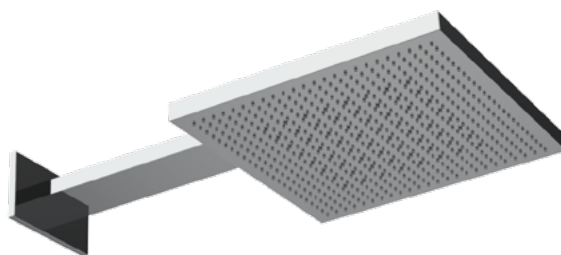

Product Type: **Velvet Collection**  
 Product Code: **E044277**  
 Product Name: **Emotion Velvet**  
 Description: Soffione a parete  
*Wall Mounted Head Shower*  
 Dimensions: 300x300 mm  
 Material: Acciaio | Stainless Steel

Notes: connessioni | *connections* **G1/2" / NPT**  
**completamente ispezionabile** | *completely inspectionable*  
**braccio doccia** incluso nella confezione | *arm shower* included in the pack

Functions:  2 Way |  Velvet Rain |  Intense Rain