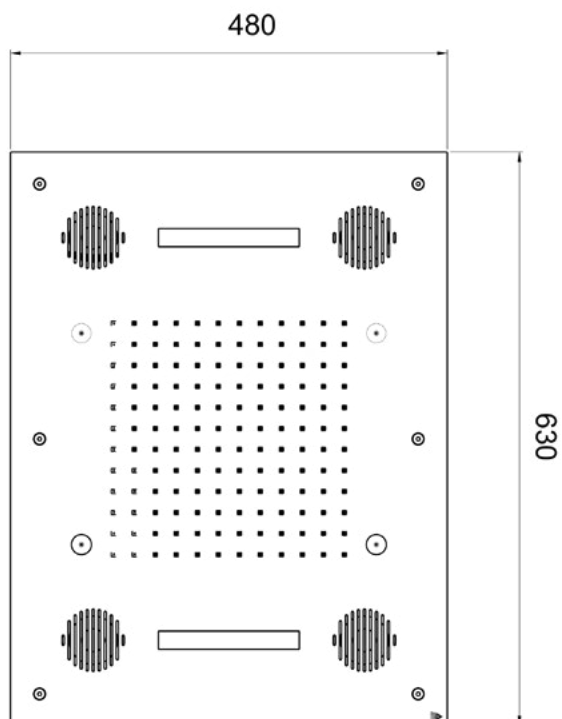

DIMENSIONS