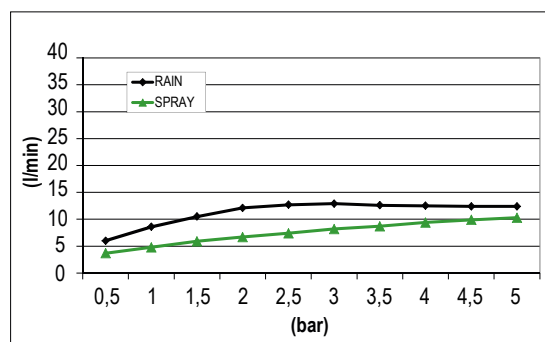

Product Type: **Chromotherapy**
Product Code: **E044211**
Product Name: **Sound&Colour Temptation**

Description: Soffione a incasso con Cromoterapia
Built-in Head Shower with Chromotherapy

Dimensions: 630x480 mm
Material: Stainless Steel

Note: Con telecomando per Cromoterapia
Notes: *With Chromotherapy remote control*

Functions:

Chromotherapy	2 Way	Rain	Mist	Bluetooth	Sound

Finishes:

Stainless Steel		Painted		PVD Polished		PVD Brushed		
Mirror MS	Brushed BS	Matt Black MB	Matt White WM	Gold GO	Deep Grey DG	High Brass HB	Copper CO	Gun Metal GM

DIMENSIONS

FLOWRATE