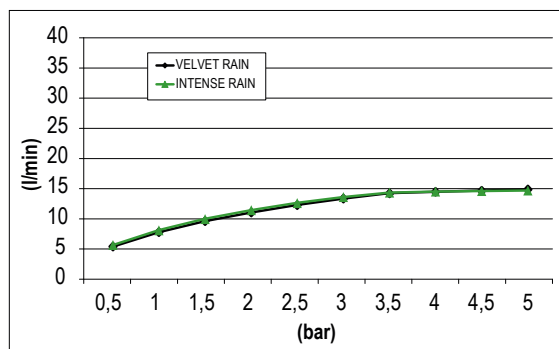

FLOWRATE

MIN: 1 bar | MAX: 5 bar | BEST: 3 bar