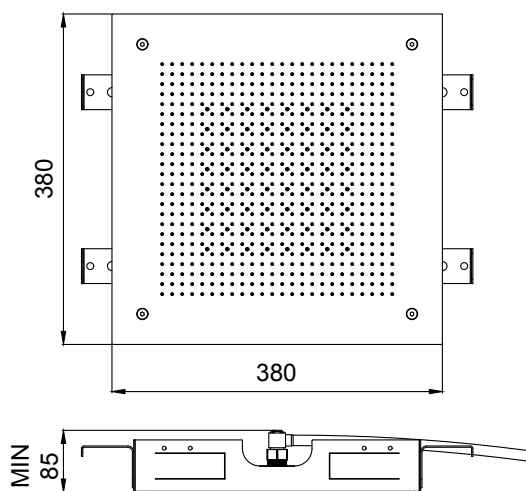

Product Type: **Velvet Collection**
 Product Code: **E044282**
 Product Name: **Temptation Velvet**

Description: Soffione a incasso
Built-in Head Shower

Dimensions: 380x380 mm
 Material: Acciaio | Stainless Steel

Notes: connessioni | *connections* **G1/2" / NPT**
completamente ispezionabile | *completely inspectionable*
telaio incasso e kit di connessione inclusi | *built-in frame and connection kit included*

Functions:  2 Way |  Velvet Rain |  Intense Rain

DIMENSIONS

FLOWRATE

MIN: 1 bar | MAX: 5 bar | BEST: 3 bar

PRODUCT CARE

To avoid damages to the purchased equipment, please observe the following recommendations for use:

- Clean the plumbing before connecting the device.
- Periodically clean the water blade to avoid any limestone deposits that could compromise the good functioning.