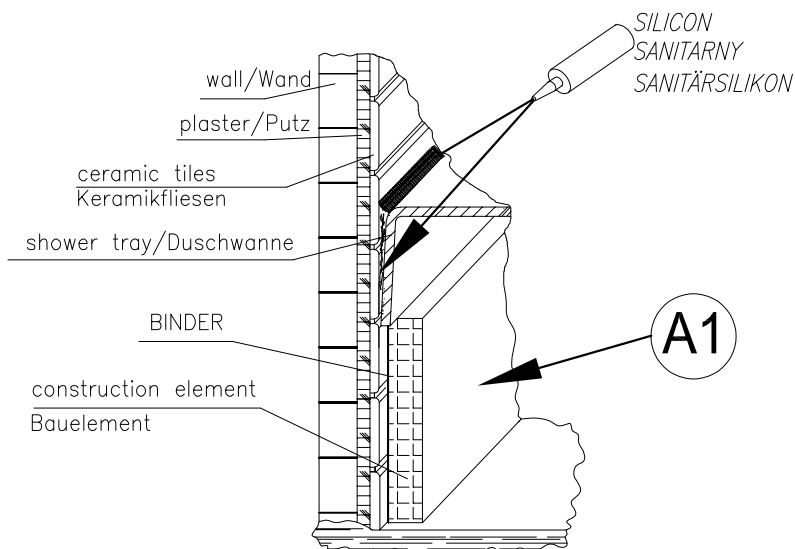

OPTION OF INSTALLATION AGAINST THE WALL
EINBAUVARIANTE AM WAND

UNDERPINNED (brick, autoclave aerated concrete etc.)
UNTERMAUERT (ZIEGEL, Autoklav behandelter Porenbeton)

INSTALLATION OPTIONS OF THE FRONT
EINBAUVARIANTE DER VORDERSEITE

- B1-shower tray without the base
- B1-Duschwanne ohne Sockel
- B2-shower tray with base
- B2-Duschwanne mit Sockel
- B3-underpinned (brick, autoclave aerated concrete etc.)
- B3-untermauert (Ziegel, Autoklav behandelter Porenbeton)

B3 UNDERPINNED (brick, autoclave aerated concrete etc.)
UNTERMAUERT (ZIEGEL, Autoklav behandelter Porenbeton)

INSTALLATION OF SIPHON
SIPHON-MONTAGE

1. De-installation of the panel
Demontage der Schürze

2. Levelling and marking positions for A1 support element