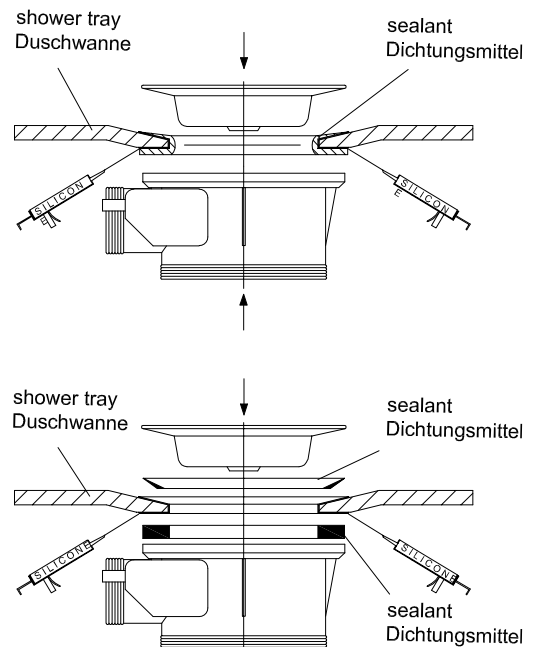

OPTION OF INSTALLATION AGAINST THE WALL
EINBAUVARIANTE AM WAND

UNDERPINNED (brick, autoclave aerated concrete etc.)
UNTERMAUERT (ZIEGEL, Autoklav behandelter Porenbeton)

INSTALLATION OPTIONS OF THE FRONT
EINBAUVARIANTE DER VORDERSEITE

- B1-shower tray without the base
- B1-Duschwanne ohne Sockel
- B2-shower tray with base
- B2-Duschwanne mit Sockel
- B3-underpinned (brick, autoclave aerated concrete etc.)
- B3-untermauert (Ziegel, Autoklav behandelter Porenbeton)

B3 UNDERPINNED (brick, autoclave aerated concrete etc.)
UNTERMAUERT (ZIEGEL, Autoklav behandelter Porenbeton)

INSTALLATION OF SIPHON
SIPHON-MONTAGE

1. De-installation of the panel
Demontage der Schürze

2. Levelling and marking positions for A1 support element