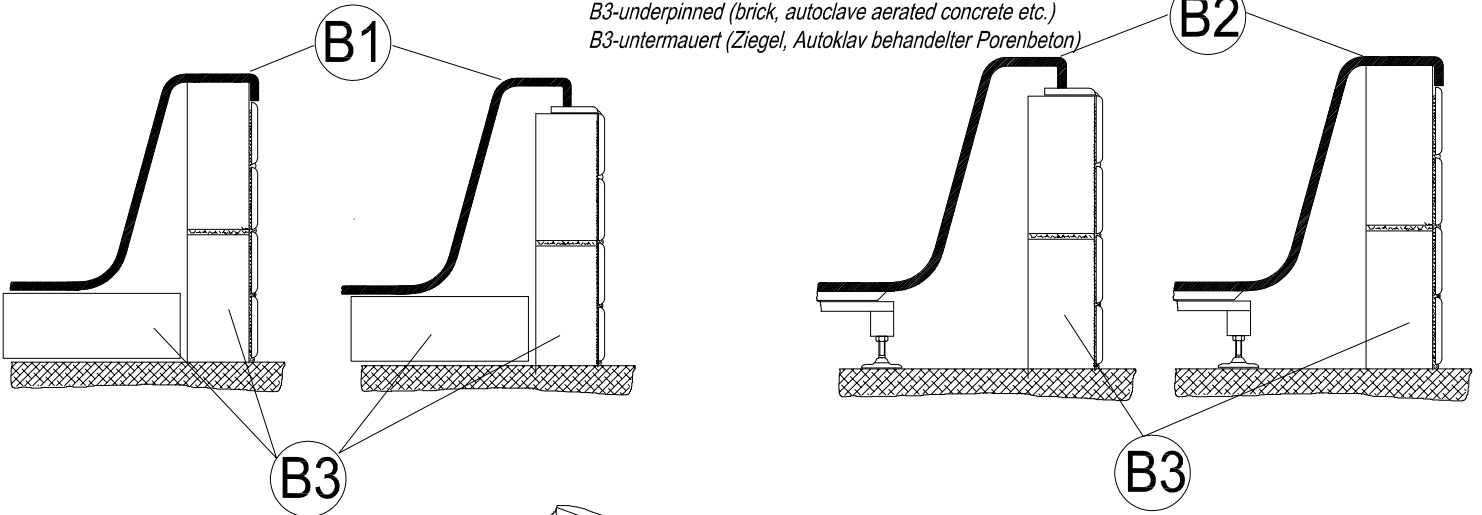

OPTION OF INSTALLATION AGAINST THE WALL
EINBAUVARIANTE AM WAND

UNDERPINNED (brick, autoclave aerated concrete etc.)
UNTERMAUERT (ZIEGEL, Autoklav behandelter Porenbeton)

INSTALLATION OPTIONS OF THE FRONT
EINBAUVARIANTE DER VORDERSEITE

- B1-shower tray without the base
- B1-Duschwanne ohne Sockel
- B2-shower tray with base
- B2-Duschwanne mit Sockel
- B3-underpinned (brick, autoclave aerated concrete etc.)
- B3-untermauert (Ziegel, Autoklav behandelter Porenbeton)

B3 UNDERPINNED (brick, autoclave aerated concrete etc.)
UNTERMAUERT (ZIEGEL, Autoklav behandelter Porenbeton)

INSTALLATION OF SIPHON
SIPHON-MONTAGE

1. De-installation of the panel
Demontage der Schürze

2. Levelling and marking positions for A1 support element