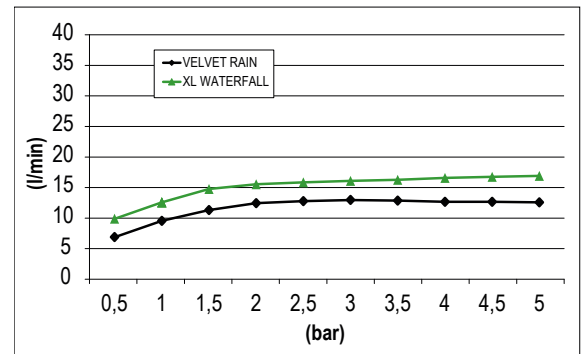

Functions:

 Chromotherapy	 2 Way	 Velvet Rain	 XL Waterfall
---	---	---	--

Finishes:

<b>Stainless Steel</b>		<b>Matt Colours</b>		<b>PVD Polished</b>		<b>PVD Brushed</b>			
									
Mirror <b>MS</b>	Brushed <b>BS</b>	Matt Black <b>MB</b>	Matt White <b>WM</b>	Gold <b>GO</b>	Deep Black <b>DB</b>	High Brass <b>HB</b>	Copper <b>CO</b>	Gun Metal <b>GM</b>	Absolute Black <b>AB</b>

**DIMENSIONS**

**FLOWRATE**

MIN: 1 bar | MAX: 5 bar | BEST: 3 bar