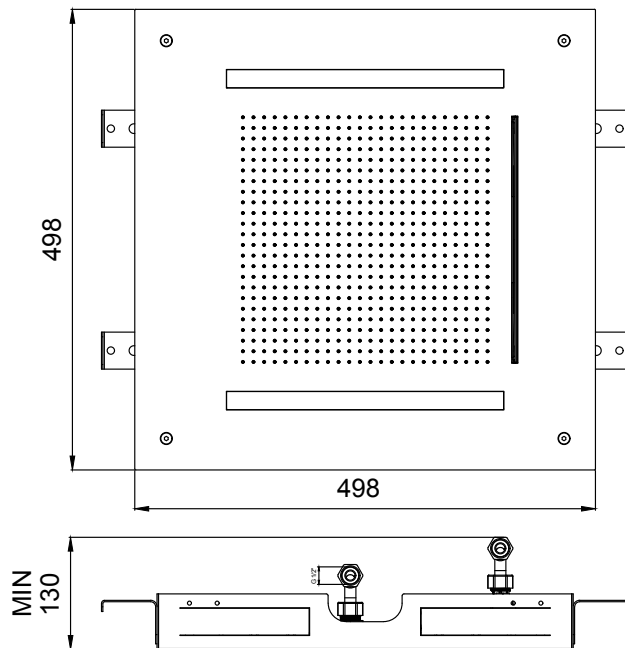

Product Type: **Velvet Collection**  
 Product Code: **E044283**  
 Product Name: **Temptation Velvet**

Description: Soffione a incasso con Cromoterapia  
*Built-in Head Shower with Chromotherapy*

Dimensions: 500x500 mm  
 Material: Acciaio | Stainless Steel

Notes: *connections* **G1/2" / NPT** | **completely inspectionable** | with *chromotherapy* **remote control and transformer** included built-in **frame** and connection kit included | **RGB technology** with led stripes | includes **security fix** kit for heavy shower heads

**DIMENSIONS**

**FLOWRATE**

MIN: 1 bar | MAX: 5 bar | BEST: 3 bar