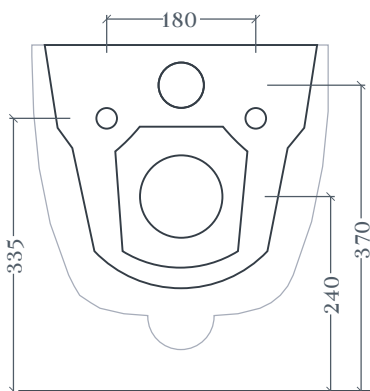

FILE 2.0 | FLV004

Sanitario sospeso 37*52 H29
Wall Hung Rimless WC 37*52 H29

Peso: KG 21
Weight: KG 21

N.B. Indicated size could have a variation of about 0,6% due to usure of the moulds or the variations of the materials' technical characteristics used in the mixture.

N.B. Indicated size could have a variation of about 0,6% due to usure of the moulds or the variations of the materials' technical characteristics used in the mixture.
