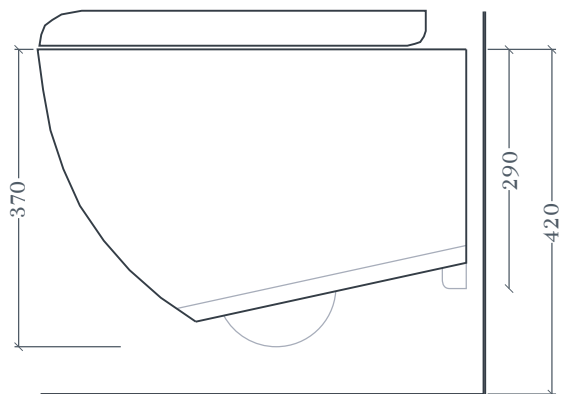

FILE 2.0 | FLV004

Sanitario sospeso 37*52 H29
Wall Hung Rimless WC 37*52 H29

Peso: KG 21
Weight: KG 21

N.B. Indicated size could have a variation of about 0,6% due to usure of the moulds or the variations of the materials' technical characteristics used in the mixture.

N.B. Indicated size could have a variation of about 0,6% due to usure of the moulds or the variations of the materials' technical characteristics used in the mixture.
