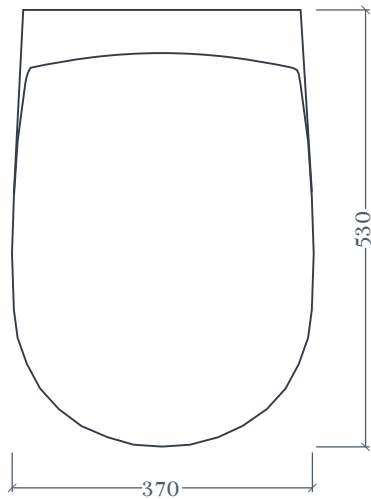

FILE 2.0 | FLV004

Sanitario sospeso 37*52 H29
Wall Hung Rimless WC 37*52 H29

Peso: KG 21
Weight: KG 21

N.B. Indicated size could have a variation of about 0,6% due to usure of the moulds or the variations of the materials' technical characteristics used in the mixture.

N.B. Indicated size could have a variation of about 0,6% due to usure of the moulds or the variations of the materials' technical characteristics used in the mixture.
