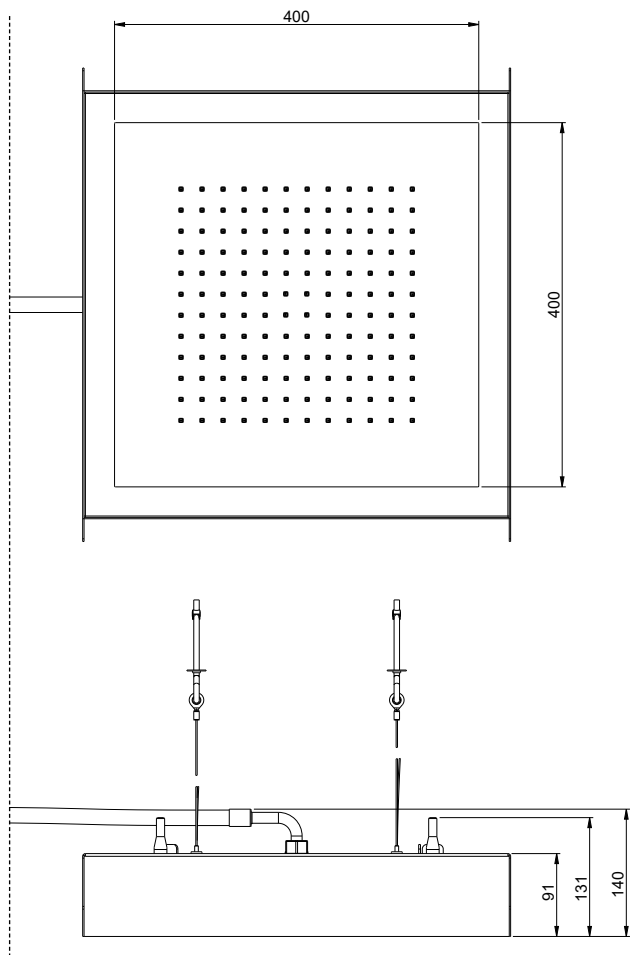

DIMENSIONS