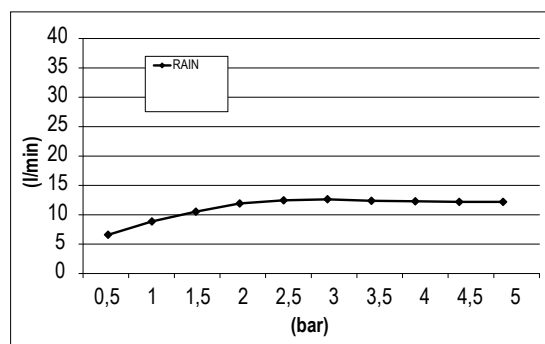

Product Type: **Chromotherapy**
Product Code: **E044276**
Product Name: **Rainbow**

Description: Soffione a incasso con Cromoterapia
Built-in Head Shower with Chromotherapy

Dimensions: 470x470 mm
Material: Stainless Steel

Note: La maschera ad incasso è da acquistare separatamente, CODICE PRODOTTO E106000
Notes: *The built-in frame is to purchased separately, PRODUCT CODE E106000*

Functions: Chromotherapy | 1 Way | Rain

Finishes: **Stainless Steel**
Mirror **MS** | Brushed **BS**

DIMENSIONS

FLOWRATE