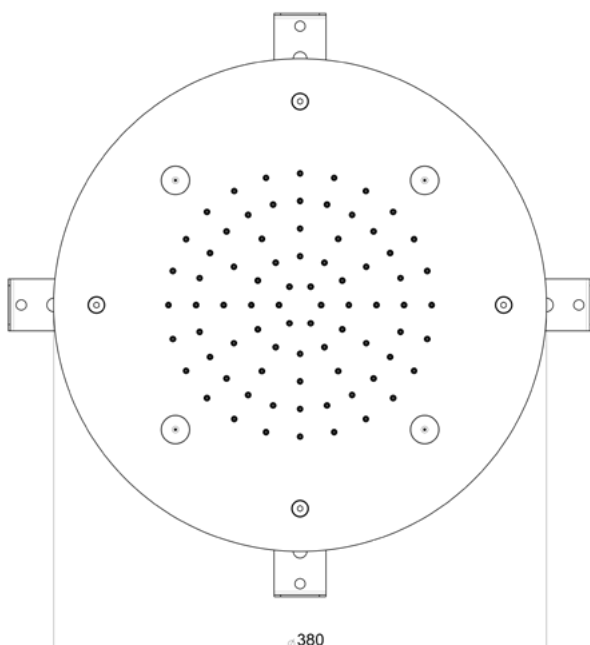

Product Type: **Built-In Head Shower**  
 Product Code: **E044219**  
 Product Name: **Round Temptation**

Description: *Soffione a incasso*  
*Built-in Head Shower*

Dimensions:  $\varnothing 380$  mm  
 Material: **Stainless Steel**

## DIMENSIONS