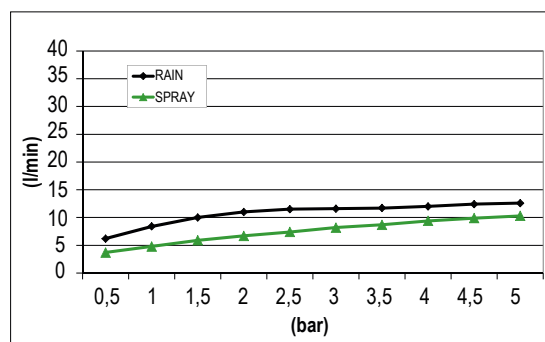

Product Type: **Built-In Head Shower**
Product Code: **E044219**
Product Name: **Round Temptation**

Description: *Soffione a incasso*
Built-in Head Shower

Dimensions: $\varnothing 380$ mm
Material: **Stainless Steel**

Note:
Notes:

Functions:

Finishes:

DIMENSIONS

FLOWRATE