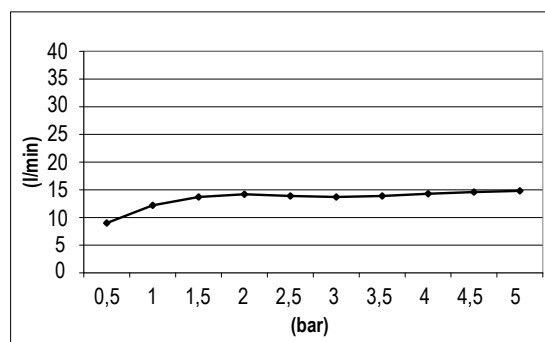

Product Type: **Emotion Head Shower**
Product Code: **E044082**
Product Name: **Rectangular Emotion**
Description: Soffione Emotion Rettangolare
Rectangular Emotion Head Shower
Dimensions: 390x260 mm
Material: Stainless Steel

Note: con cartuccia che ottimizza l'esperienza della doccia, attacco 1/2" gas
Notes: *water cartridge system to maximize your shower experience, 1/2" gas connection*

Functions: 1 Way | Rain

Finishes:

Stainless Steel		Painted		PVD Polished		PVD Brushed		
Mirror MS	Brushed BS	Matt Black MB	Matt White WM	Gold GO	Deep Grey DG	High Brass HB	Copper CO	Gun Metal GM

DIMENSIONS

FLOWRATE