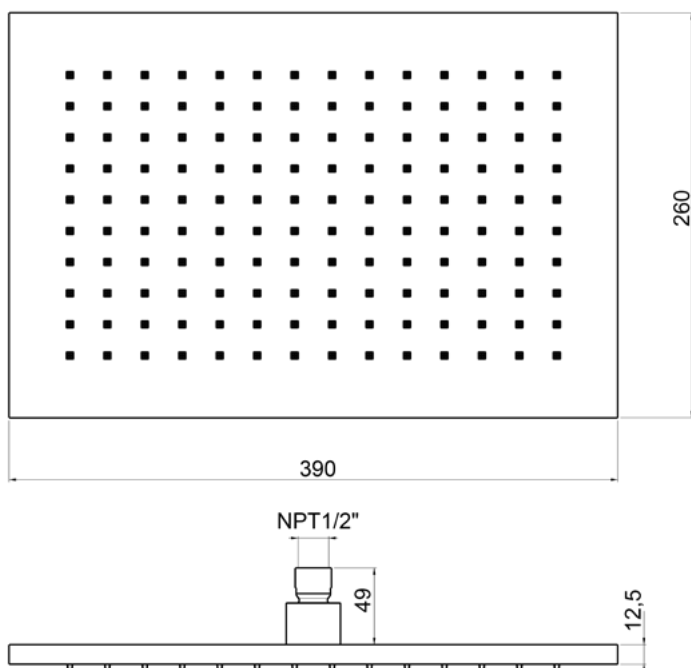

DIMENSIONS