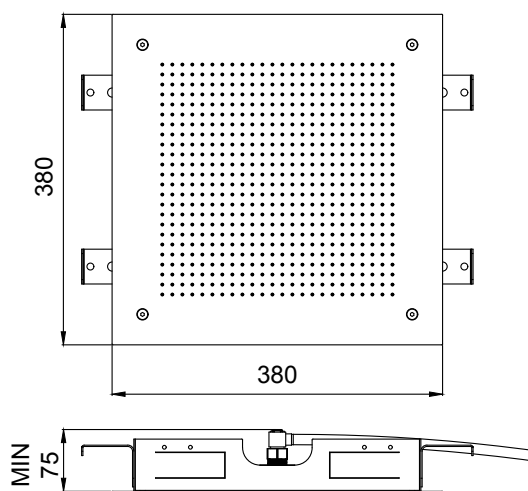

Product Type: **Velvet Collection**  
 Product Code: **E044279**  
 Product Name: **Temptation Velvet**

Description: Soffione a incasso  
*Built-in Head Shower*

Dimensions: 380x380 mm  
 Material: Acciaio | Stainless Steel

Notes: connessioni | *connections* **G1/2" / NPT**  
**completamente ispezionabile** | **completely inspectionable**  
**telaio incasso e kit di connessione inclusi** | **built-in frame and connection kit included**

## DIMENSIONS