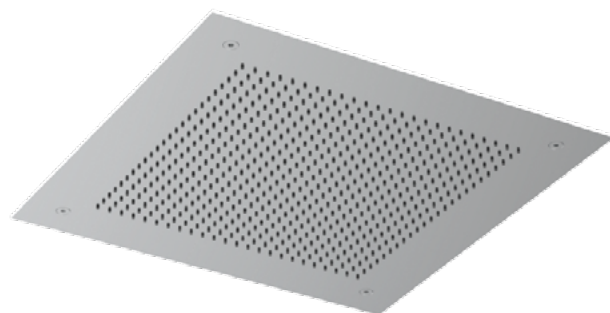

Product Type: **Velvet Collection**  
 Product Code: **E044279**  
 Product Name: **Temptation Velvet**

Description: Soffione a incasso  
*Built-in Head Shower*

Dimensions: 380x380 mm  
 Material: Acciaio | Stainless Steel

Notes: connessioni | *connections* **G1/2" / NPT**  
**completamente ispezionabile** | **completely inspectionable**  
**telaio incasso e kit di connessione inclusi** | **built-in frame and connection kit included**

Functions:  1 Way |  Velvet Rain

Finishes:

<b>Stainless Steel</b>		<b>Matt Colours</b>		<b>PVD Polished</b>		<b>PVD Brushed</b>			
									
Mirror <b>MS</b>	Brushed <b>BS</b>	Matt Black <b>MB</b>	Matt White <b>WM</b>	Gold <b>GO</b>	Deep Black <b>DB</b>	High Brass <b>HB</b>	Copper <b>CO</b>	Gun Metal <b>GM</b>	Absolute Black <b>AB</b>