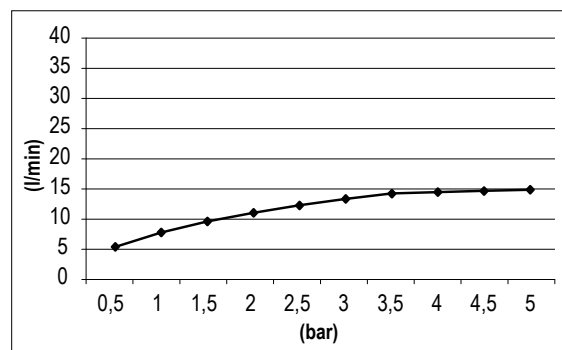

## DIMENSIONS

## FLOWRATE

MIN: 1 bar | MAX: 5 bar | BEST: 3 bar