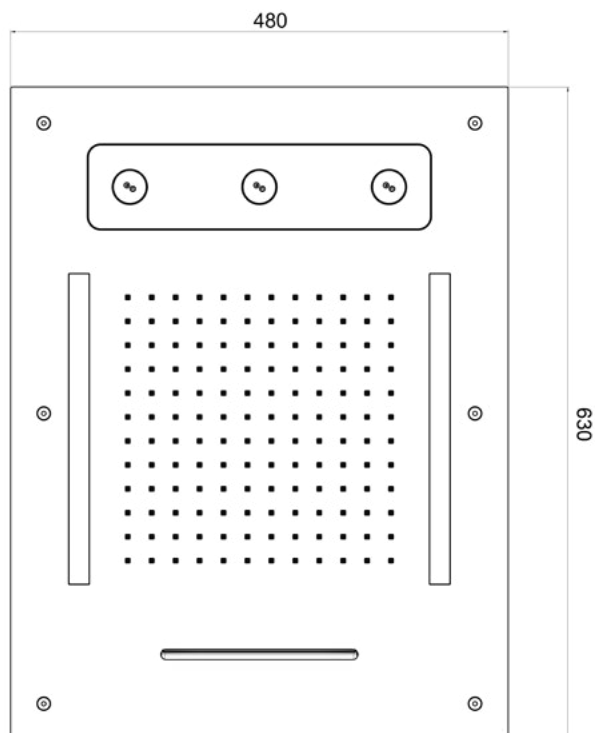

DIMENSIONS