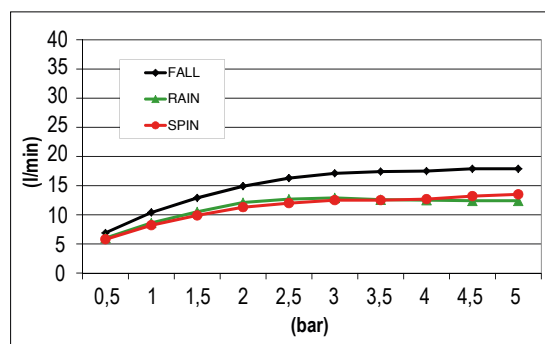

Product Type: **Chromotherapy**
Product Code: **E044190**
Product Name: **Temptation Multifunction**
Description: Soffione a incasso con Cromoterapia
Built-in Head Shower with Chromotherapy
Dimensions: 630x480 mm
Material: Stainless Steel

Note: Con telecomando per Cromoterapia
Notes: *With Chromotherapy remote control*

Functions:

Chromotherapy	3 Way	Rain	Cascade	Spin

Finishes:

Stainless Steel		Painted		PVD Polished		PVD Brushed		
Mirror MS	Brushed BS	Matt Black MB	Matt White WM	Gold GO	Deep Grey DG	High Brass HB	Copper CO	Gun Metal GM

DIMENSIONS

FLOWRATE