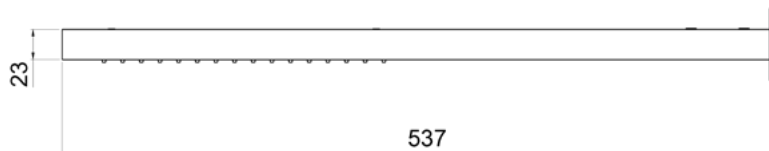

DIMENSIONS