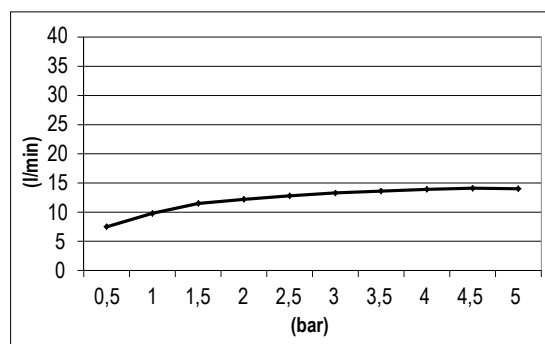

Product Type: **Wall Mounted Head Shower**
Product Code: **E044200**
Product Name: **Smart Head Shower**
Description: *Soffione a parete*
Wall Mounted Head Shower
Dimensions: 537 x 165 mm
Material: Stainless Steel

Note:
Notes:

Functions:

1 Way

Rain

Finishes:

Stainless Steel

Mirror
MS

Brushed
BS

Painted

Matt Black
MB

Matt White
WM

DIMENSIONS

FLOWRATE