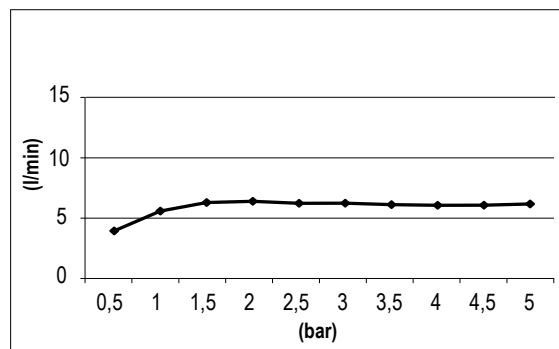

Notes: versione monogetto con getto **Velvet Rain** | *monojet version with Velvet Rain jet*
 il prodotto è venduto con in dotazione rosone tondo Ø 70 mm e quadro L 70 mm |
the product is sold with round rosette Ø 70 mm and square rosette L 70 mm
 disponibile anche versione in acciaio 316 (capitolo 316 per dettagli) | *available 316 stainless steel version (316 section for details)*

DIMENSIONS

FLOWRATE

MIN: 1 bar | MAX: 5 bar | BEST: 3 bar

PRODUCT CARE

To avoid damages to the purchased equipment, please observe the following recommendations for use:

- Clean the plumbing before connecting the device.
- Periodically clean the water blade to avoid any limestone deposits that could compromise the good functioning.