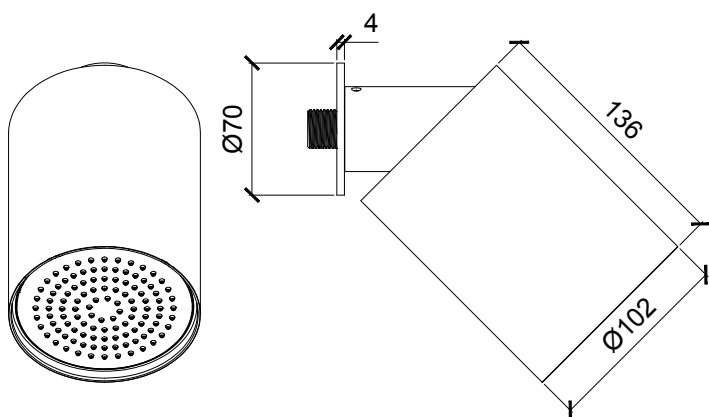

Product Type: **Beam Collection**
 Product Code: **E044287**
 Product Name: **Beam Monojet wall version**

Description: Soffione a braccio
 Arm Head Shower

Dimensions: 100x142 mm
 Material: Ottone | Brass

Notes: versione monogetto con getto **Velvet Rain** | *monojet version with Velvet Rain jet*
 il prodotto è venduto con in dotazione rosone tondo Ø 70 mm e quadro L 70 mm |
the product is sold with round rosette Ø 70 mm and square rosette L 70 mm
 disponibile anche versione in acciaio 316 (capitolo 316 per dettagli) | *available 316 stainless steel version (316 section for details)*

DIMENSIONS

FLOWRATE

MIN: 1 bar | MAX: 5 bar | BEST: 3 bar

PRODUCT CARE

To avoid damages to the purchased equipment, please observe the following recommendations for use:

- Clean the plumbing before connecting the device.
- Periodically clean the water blade to avoid any limestone deposits that could compromise the good functioning.