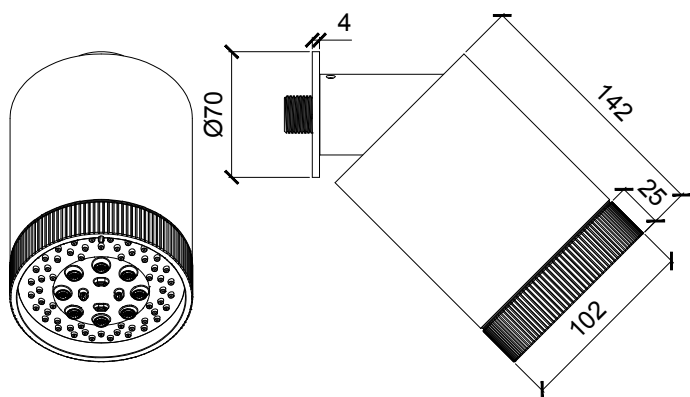

Product Type: **Beam Collection**
 Product Code: **E044286**
 Product Name: **Beam Multijet**

Description: Soffione a braccio
Arm Head Shower

Dimensions: 100x142 mm
 Material: Ottone | Brass

Notes: il prodotto è venduto con in dotazione rosone tondo Ø 70 mm e quadro L 70 mm |
the product is sold with round rosette Ø 70 mm and square rosette L 70 mm
 disponibile anche versione in acciaio 316 (capitolo 316 per dettagli) |
available 316 stainless steel version (316 section for details)

Functions:

			
1 Way	Airstream	Massage	Rainair

Finishes:

		Matt Colours		PVD Polished		PVD Brushed			
Chrome CR	Nichel Brushed BS								
		Matt Black MB	Matt White WM	Gold GO	Deep Black DB	High Brass HB	Copper CO	Gun Metal GM	Absolute Black AB

DIMENSIONS

FLOWRATE

MIN: 1 bar | MAX: 5 bar | BEST: 3 bar

PRODUCT CARE

To avoid damages to the purchased equipment, please observe the following recommendations for use:

- Clean the plumbing before connecting the device.
- Periodically clean the water blade to avoid any limestone deposits that could compromise the good functioning.