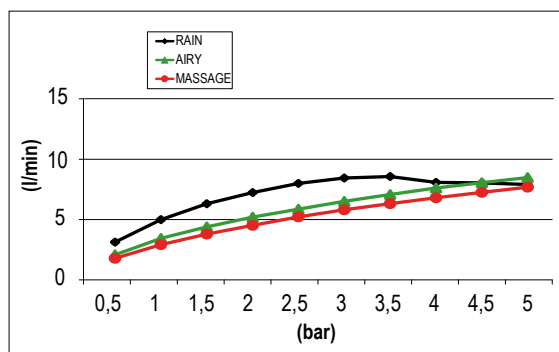

Product Type: **Beam Collection**
 Product Code: **E044286**
 Product Name: **Beam Multijet**

Description: Soffione a braccio
Arm Head Shower

Dimensions: 100x142 mm
 Material: Ottone | Brass

Notes: il prodotto è venduto con in dotazione rosone tondo Ø 70 mm e quadro L 70 mm |
the product is sold with round rosette Ø 70 mm and square rosette L 70 mm
 disponibile anche versione in acciaio 316 (capitolo 316 per dettagli) |
available 316 stainless steel version (316 section for details)

Functions:

			
1 Way	Airstream	Massage	Rainair

Finishes:

		Matt Colours		PVD Polished		PVD Brushed			
Chrome CR	Nichel Brushed BS								
		Matt Black MB	Matt White WM	Gold GO	Deep Black DB	High Brass HB	Copper CO	Gun Metal GM	Absolute Black AB

DIMENSIONS

FLOWRATE

MIN: 1 bar | MAX: 5 bar | BEST: 3 bar

PRODUCT CARE

To avoid damages to the purchased equipment, please observe the following recommendations for use:

- Clean the plumbing before connecting the device.
- Periodically clean the water blade to avoid any limestone deposits that could compromise the good functioning.