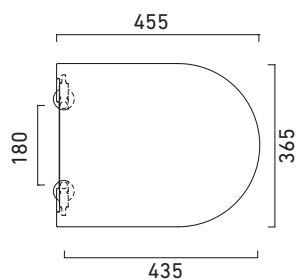

COPRIVASO SOFT-CLOSE

CATALANO
THE ESSENCE OF CERAMICS

cod. 5S63STF00

Sedile soft-close in resina inalterabile.
Soft-close Seat-cover made of unalterable resin.
WC-Sitz SoftClose aus beständigem Harz.

distanza tra le cerniere
distance between hinges