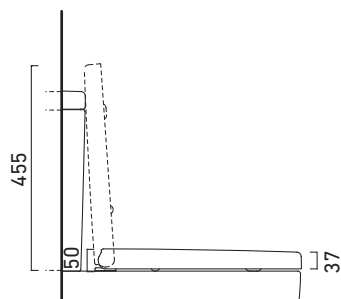

COPRIVASO SOFT-CLOSE

CATALANO
THE ESSENCE OF CERAMICS

cod. 5S63STF00

Sedile soft-close in resina inalterabile.
Soft-close Seat-cover made of unalterable resin.
WC-Sitz SoftClose aus beständigem Harz.

distanza tra le cerniere
distance between hinges