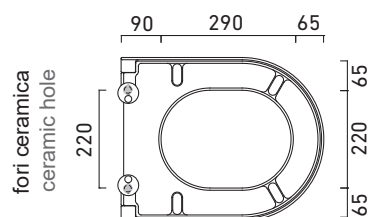

COPRIVASO SOFT-CLOSE

CATALANO
THE ESSENCE OF CERAMICS

cod. 5S63STF00

Sedile soft-close in resina inalterabile.
Soft-close Seat-cover made of unalterable resin.
WC-Sitz SoftClose aus beständigem Harz.

distanza tra le cerniere
distance between hinges