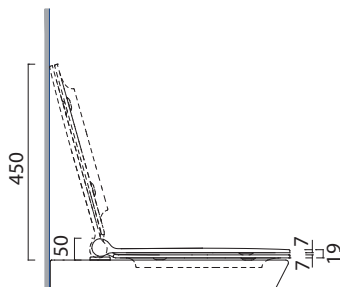

COPRIVASO SOFT-CLOSE PLUS

CATALANO
THE ESSENCE OF CERAMICS

Sedile soft-close plus in resina inalterabile.
Soft-close Seat-cover Plus made of unalterable resin.
WC-Sitz SoftClose plus aus beständigem Harz.

- cod. 5SCSTPBM Bianco satinato | Satin white
- cod. 5SCSTPCS Cemento satinato | Satin cement
- cod. 5SCSTPNS Nero satinato | Satin black
- cod. 5SCSTPLCR Laccato Cromo | Chrome lacquered
- cod. 5SCSTPNNE Nero lucido | Glossy black

Tutti i diritti sulla presente scheda appartengono a Ceramica Catalano S.p.A. in via esclusiva. È vietata la copia, la pubblicazione, la distribuzione o la riproduzione (anche parziale), se non autorizzata per iscritto.
All rights in the present form belong exclusively to Ceramica Catalano S.p.A. It is strictly forbidden to copy, publish, distribute or reproduce it (including any partial reproduction), without prior written permission.