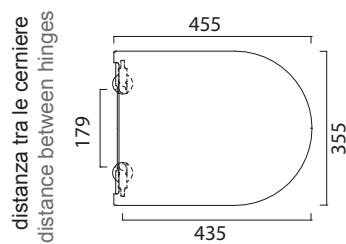

COPRIVASO SOFT-CLOSE PLUS

CATALANO
THE ESSENCE OF CERAMICS

Sedile soft-close plus in resina inalterabile.
Soft-close Seat-cover Plus made of unalterable resin.
WC-Sitz SoftClose plus aus beständigem Harz.

- cod. 5SCSTPBM Bianco satinato | Satin white
- cod. 5SCSTPCS Cemento satinato | Satin cement
- cod. 5SCSTPNS Nero satinato | Satin black
- cod. 5SCSTPLCR Laccato Cromo | Chrome lacquered
- cod. 5SCSTPNNE Nero lucido | Glossy black

Tutti i diritti sulla presente scheda appartengono a Ceramica Catalano S.p.A. in via esclusiva. È vietata la copia, la pubblicazione, la distribuzione o la riproduzione (anche parziale), se non autorizzata per iscritto.
All rights in the present form belong exclusively to Ceramica Catalano S.p.A. It is strictly forbidden to copy, publish, distribute or reproduce it (including any partial reproduction), without prior written permission.