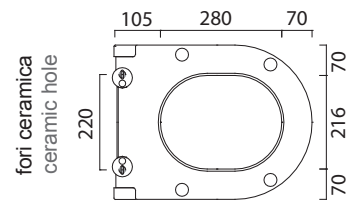

COPRIVASO SOFT-CLOSE PLUS

CATALANO
THE ESSENCE OF CERAMICS

Sedile soft-close plus in resina inalterabile.
Soft-close Seat-cover Plus made of unalterable resin.
WC-Sitz SoftClose plus aus beständigem Harz.

- cod. 5SCSTPBM Bianco satinato | Satin white
- cod. 5SCSTPCS Cemento satinato | Satin cement
- cod. 5SCSTPNS Nero satinato | Satin black
- cod. 5SCSTPLCR Laccato Cromo | Chrome lacquered
- cod. 5SCSTPNNE Nero lucido | Glossy black

Tutti i diritti sulla presente scheda appartengono a Ceramica Catalano S.p.A. in via esclusiva. È vietata la copia, la pubblicazione, la distribuzione o la riproduzione (anche parziale), se non autorizzata per iscritto.
All rights in the present form belong exclusively to Ceramica Catalano S.p.A. It is strictly forbidden to copy, publish, distribute or reproduce it (including any partial reproduction), without prior written permission.