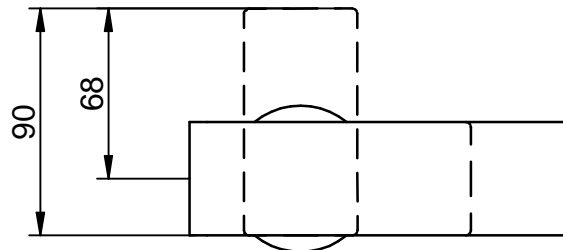

G3/8"

CODE ART. IT2822IS5MZZ_I01

RUBINETTERIE
treemme