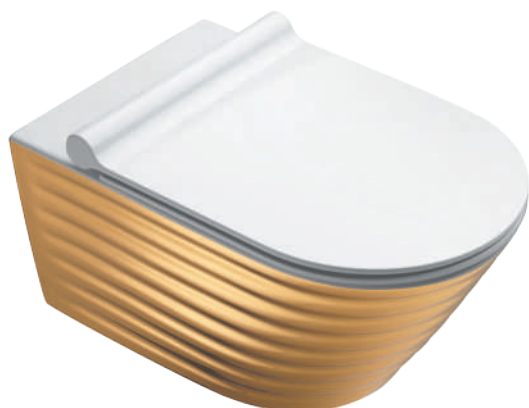

CATALANO[®]
THE ESSENCE OF CERAMICS

CLASSY

Zero 100x50
Classy Wc Newflush® | Bidet 55x35

CLASSY 55x35 - Oro-Bianco | Gold-White

Wc *newflush*[®]
1VS55RZEBO

Bidet
1BS55ZEBO

CLASSY 55x35 - Argento-Bianco | Silver-White

Wc *newflush*[®]
1VS55RZEBA

Bidet
1BS55ZEBA

Cataglaze[®]+ Silver Titanium
Protezione antibatterica
Antibacterial protection
Disponibilità Giugno 2019
Available June 2019

Coprivaso Antibatterico
Antibacterial Seat cover
Disponibilità Giugno 2019
Available June 2019

Take Off System

Soft Close

CLASSY 55x35 - Bianco Lucido | Glossy White

Wc *newflush*[®]
1VS55RZE00

Bidet
1BS55ZE00

CLASSY 55x35 - Bianco Satinato | Satin White

Wc *newflush*[®]
1VS55RZE00

Bidet
1BS55ZE00