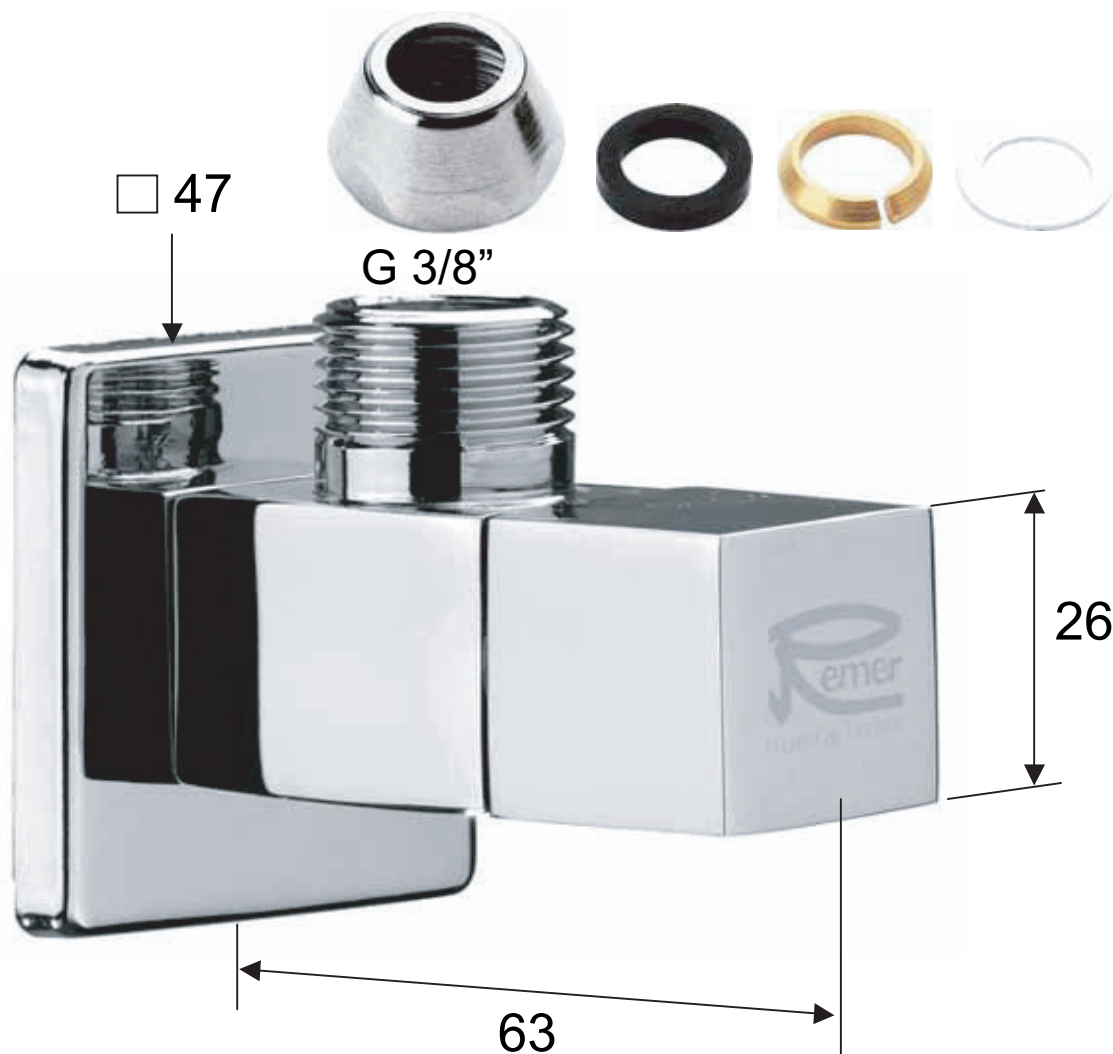

ART. COD.

128 S 1/2x10

TUBO Ø10mm
TUBE Ø10mm

MATERIALI / MATERIALS

OTTONE CROMATO / CHROME PLATED BRASS

CROMATURA / CHROME PLATING

UNI EN 248