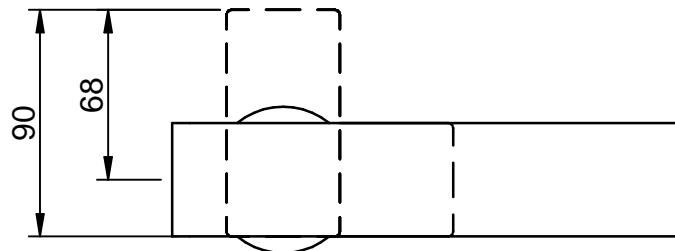

G3/8"

CODE ART. IT2811IS5MZZ\_I01

RUBINETTERIE  
**treemme**