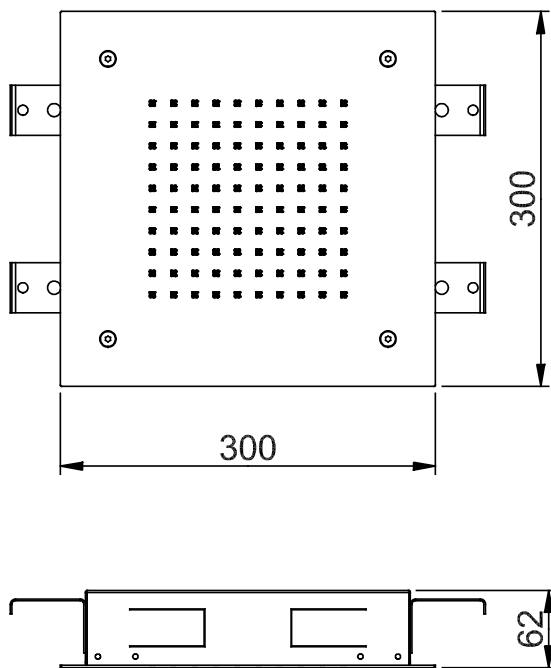

DIMENSIONS