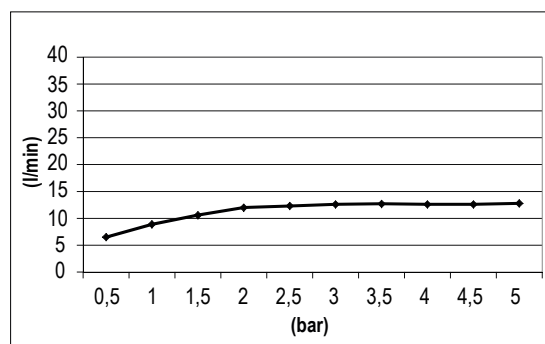

Product Type: **Built-In Head Shower**
Product Code: **E044171**
Product Name: **Square Temptation**

Description: Soffione a incasso
Built-in Head Shower

Dimensions: 300x300 mm
Material: Stainless Steel

Note:
Notes:

Functions:

1 Way

Rain

Finishes:

Stainless Steel

Mirror
MS

Brushed
BS

Painted

Matt Black
MB

Matt White
WM

PVD Polished

Gold
GO

Deep Grey
DG

PVD Brushed

High Brass
HB

Copper
CO

Gun Metal
GM

DIMENSIONS

FLOWRATE