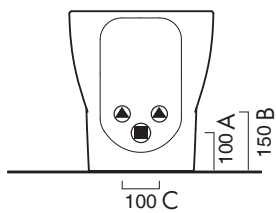

cod. 1BIECOIT00

Bidet back to wall monoforo.
Back to wall bidet with single hole.

cod. Z3440

Kit fissaggio a pavimento
Kit for hidden floor fixing

CE EN 14528 - CL20

A	B	C
80-120	100-200	100-150

 MADE IN ITALY