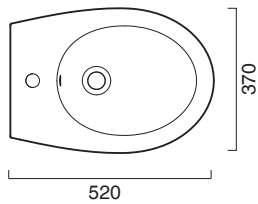

cod. 1BIECOIT00

Bidet back to wall monoforo.
Back to wall bidet with single hole.

cod. Z3440

Kit fissaggio a pavimento
Kit for hidden floor fixing

CE EN 14528 - CL20

A	B	C
80-120	100-200	100-150

 MADE IN ITALY