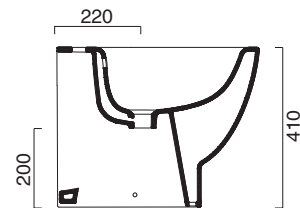

cod. 1BIECOIT00

Bidet back to wall monoforo.
Back to wall bidet with single hole.

cod. Z3440

Kit fissaggio a pavimento
Kit for hidden floor fixing

CE EN 14528 - CL20

A	B	C
80-120	100-200	100-150

 MADE IN ITALY